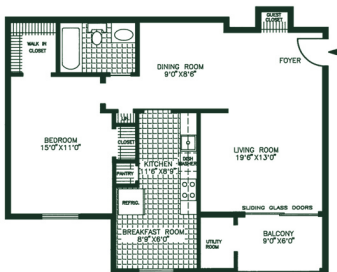

Floor Plan C,D,G & H 754± sq. ft.

One Bedroom

Note: Room Dimensions Are Approximate

6308 Blakely Square Virginia Beach, Virginia 23464 • (757) 420-7806