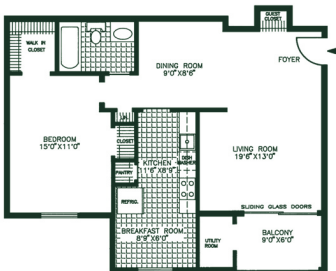

Floor Plan C,D,G & H 754± sq. ft.

One Bedroom

Note: Room Dimensions Are Approximate

6308 Blakely Square Virginia Beach, Virginia 23464 • (757) 420-7806